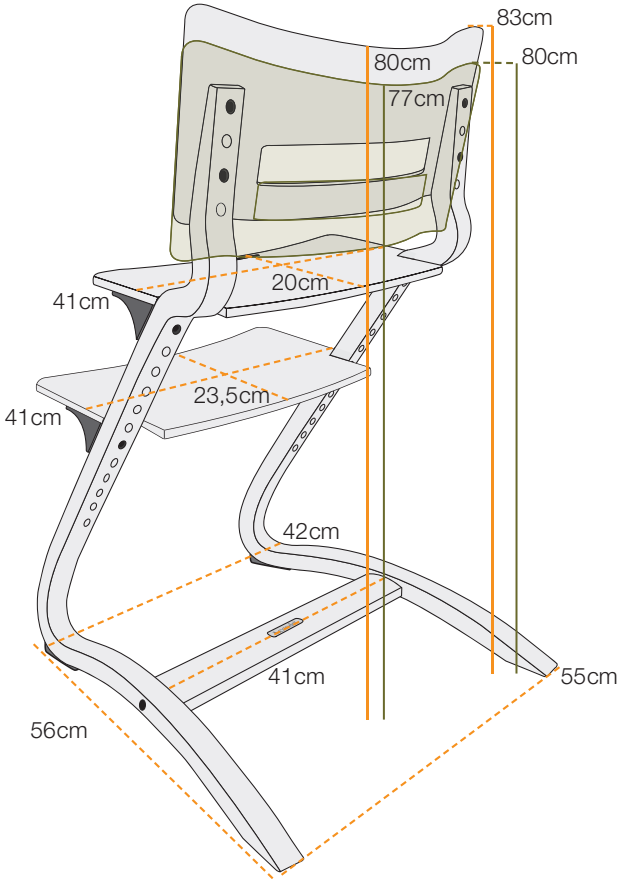

The Leander Chair

Technical data for the Leander Chair

BOX Specification

BOX High Chair • Brutto 6,2kg

BOX Safety bar • Brutto 0,38kg

High Chair 5,1kg

High Chair with safety bar 5,4kg